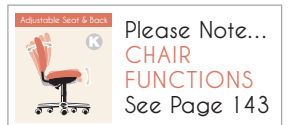

CoolMesh Seating

CUSTOM BUILD THESE CHAIRS!

Instock – Ready to Ship!
Over 50 Combinations!

1. 1 CHOOSE CHAIR STYLE - **3 TO CHOOSE FROM**
   (A) Multi-Function High Back - (A7704)
   (B) Syncro High Back - (A7701)
   (C) Multi-Function Mid Back - (A7754)
2. 2 CHOOSE CHAIR SEAT - **7 TO CHOOSE FROM**
   Leather Seat, Mesh Seat, Black, Latte, Basil, Blue or Burgundy Fabric Seat. (Starting at $70.00)
3. 3 TURN A7704 OR A7701 INTO AN "EXECUTIVE" CHAIR BY ADDING **OPTIONAL HEADREST** - (LIST 50.00)
4. 4 CHAIRS ARE STANDARD WITH BLACK BASE. ADD **MORE DESIGN APPEAL BY ADDING OPTIONAL ALUMINUM BASE** - (LIST 90.00)

NOTE: SEAT SOLD SEPARATELY

Ergonomically designed black mesh back provides constant firmness and hugs the natural curve of the back

Height and width adjustable arms featuring 'ever-soft' padding

(A) A7704 CoolMesh Multi-Function, High Back w/Seat Slider, Standard Black Base, Black Mesh Back and Adj. Arms
Overall: 25½"W x 26"D x 40½-44"H
Seat: 21"W x 19½"D x 18½-22"H
List: $429.00*

Functions: **A B C D E F**
K M P Q R S

MUST CHOOSE CHAIR SEAT!
*List price does not include seat.

HEADREST OPTION

(For A7704 & A7701)

7500HR

Optional Headrest
List: $50.00

BASE OPTION

ABASET

Optional Aluminum Base
List: $90.00

Seat Slider
Back Angle Adjustment
Tilt Lock Mechanism to Adjust Angle of Seat or for EZ Tilt Lock Feature
Pneumatic Height Adjustment
Forward Tilt Lock for Keyboarding Convenience
Tension control
Optional aluminum base

(A) (A77049106)

Shown w/Black Fabric Upholstery Seat and Aluminum Base Options.

(A) & (B-C on Pg. 95) Upholstery In Stock:
Fabric Seat: Black, Latte, Basil, Blue & Burgundy - Add $70.00
Leather Seat: Black - Add $130.00
Mesh Seat: Black - Add $120.00
Base Colors In Stock:
Black (Standard), Aluminum - Add $90.00

BUILD YOUR CUSTOM CHAIR BY ADDING SEAT BELOW!